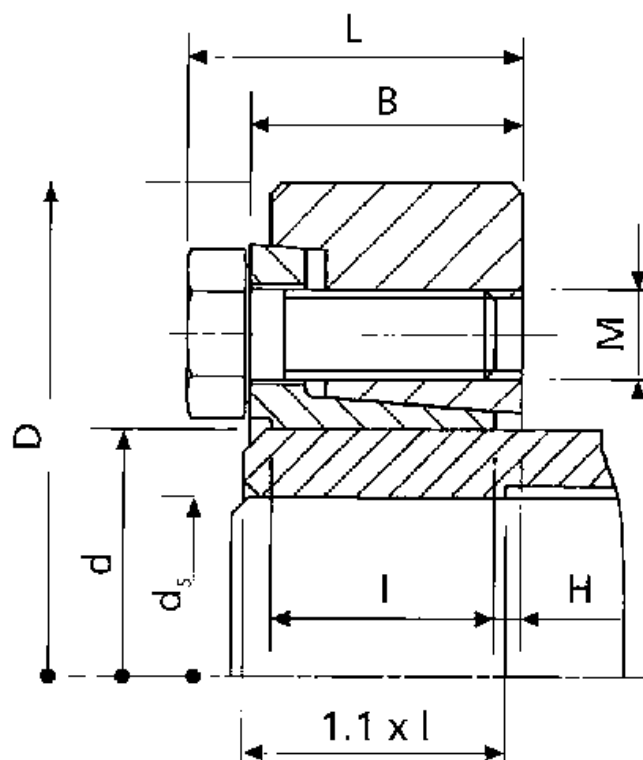

Article number: 437800105

Description: Rota-fix shaft-hub connection SB 105

## Measures

B mm = 49.0  
 d H8 mm = 105  
 D mm = 185.0  
 ds mm = 80  
 F kN torque = 320  
 H = 5.0  
 I mm = 40.5  
 L mm = 57.0

M mm = M112  
 T N m torque = 12800  
 Ts N m bolt tightening torque = 120